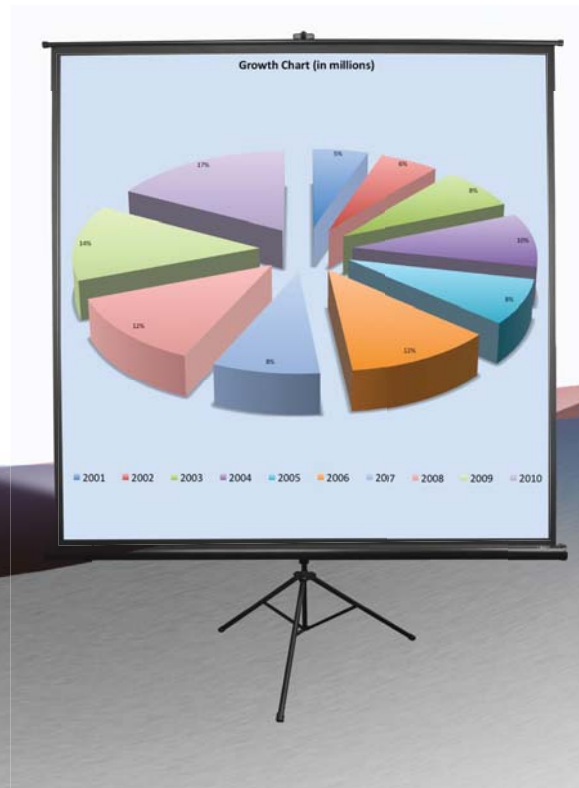

Tripod Series

Tripod Portable Pull Up Projection Screen
www.elitescreens.com/tripod

Member