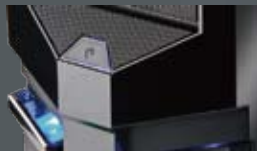

GIGABYTE™

SUMO α

T H E F U T U R E B E G I N S

Features

Multi-media I/O port at the top for easy access

Blue LED backlight

Easy removal of 5.25" ODD panel

12cm exhaust fan